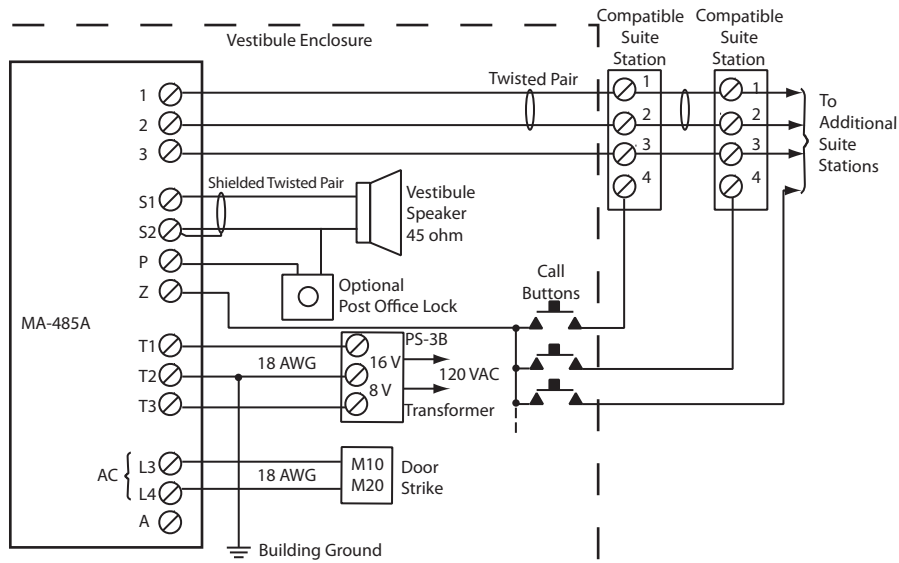

IS-51/81/401B/489

Single Vestibule Connection Diagram  
AC Door Strike Operation

LT-623  
July 28, 2004

IS-51/81/401B/489

Single Vestibule Connection Diagram  
AC Door Strike Operation

LT-623  
July 28, 2004