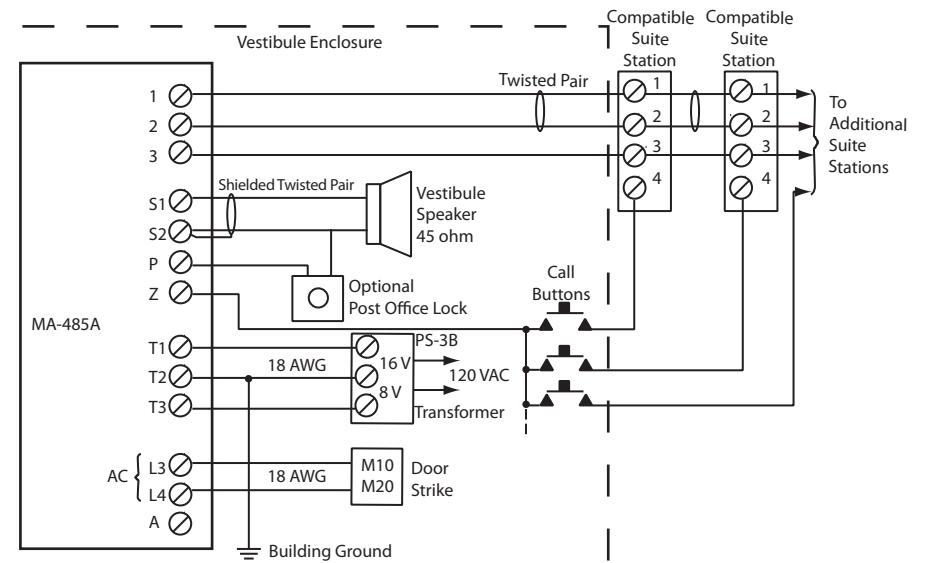

IS-51/81/401B/489

Single Vestibule Connection Diagram  
AC Door Strike Operation

LT-623  
July 28, 2004

IS-51/81/401B/489

Single Vestibule Connection Diagram  
AC Door Strike Operation

LT-623  
July 28, 2004