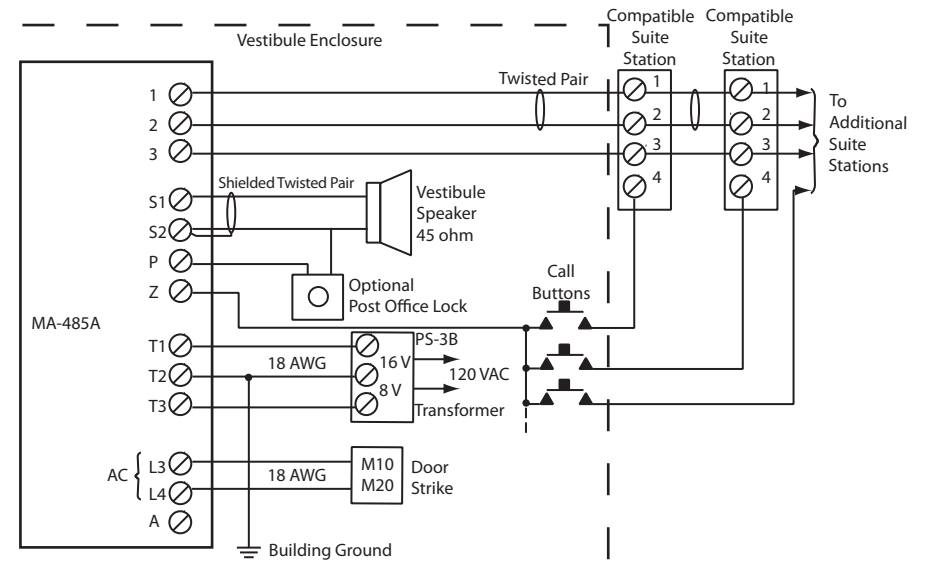

IS-51/81/401B/489

Single Vestibule Connection Diagram  
AC Door Strike Operation

LT-623  
July 28, 2004

IS-51/81/401B/489

Single Vestibule Connection Diagram  
AC Door Strike Operation

LT-623  
July 28, 2004