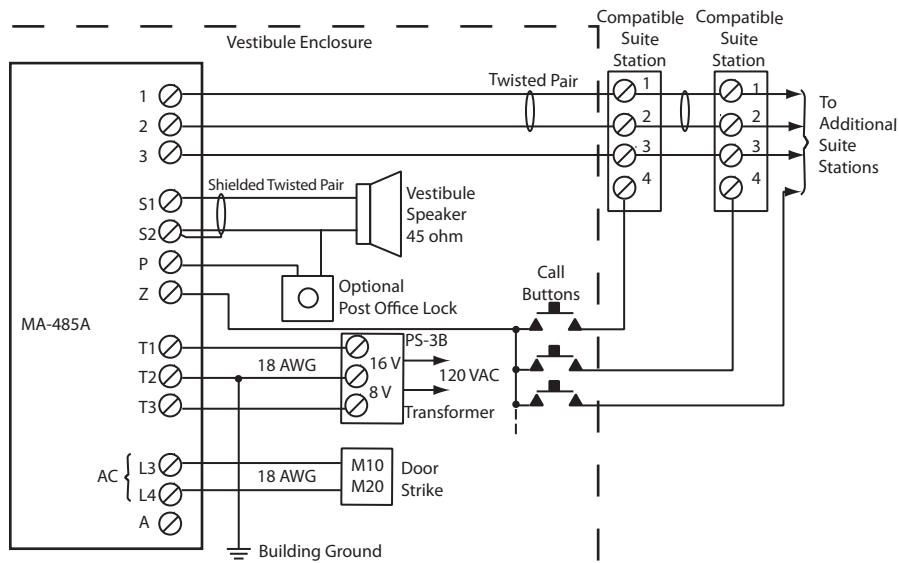

IS-51/81/401B/489

Single Vestibule Connection Diagram  
AC Door Strike Operation

LT-623  
July 28, 2004

IS-51/81/401B/489

Single Vestibule Connection Diagram  
AC Door Strike Operation

LT-623  
July 28, 2004