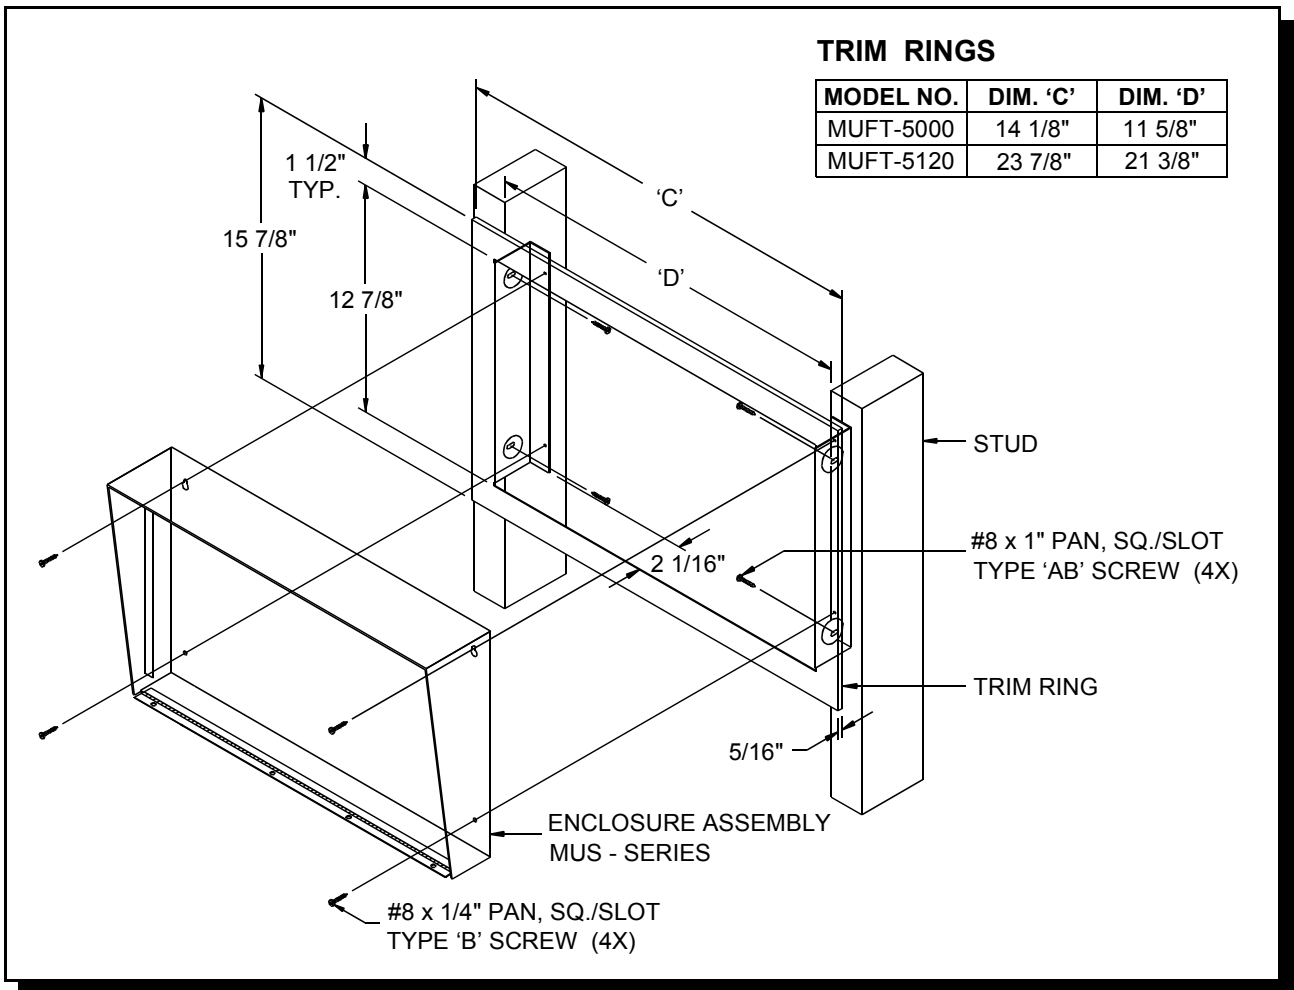

UNIVERSAL TYPE ENCLOSURES

INSTALLATION INSTRUCTIONS

Mount the lobby panel as shown on Figure 1 and Figure 2.

FIGURE 1: SEMI-FLUSH INSTALLATION

FIGURE 2: PANEL INSTALLATION

For complete installation information, please see LT-462 OR LT-487 9500 SERIES MANUAL.