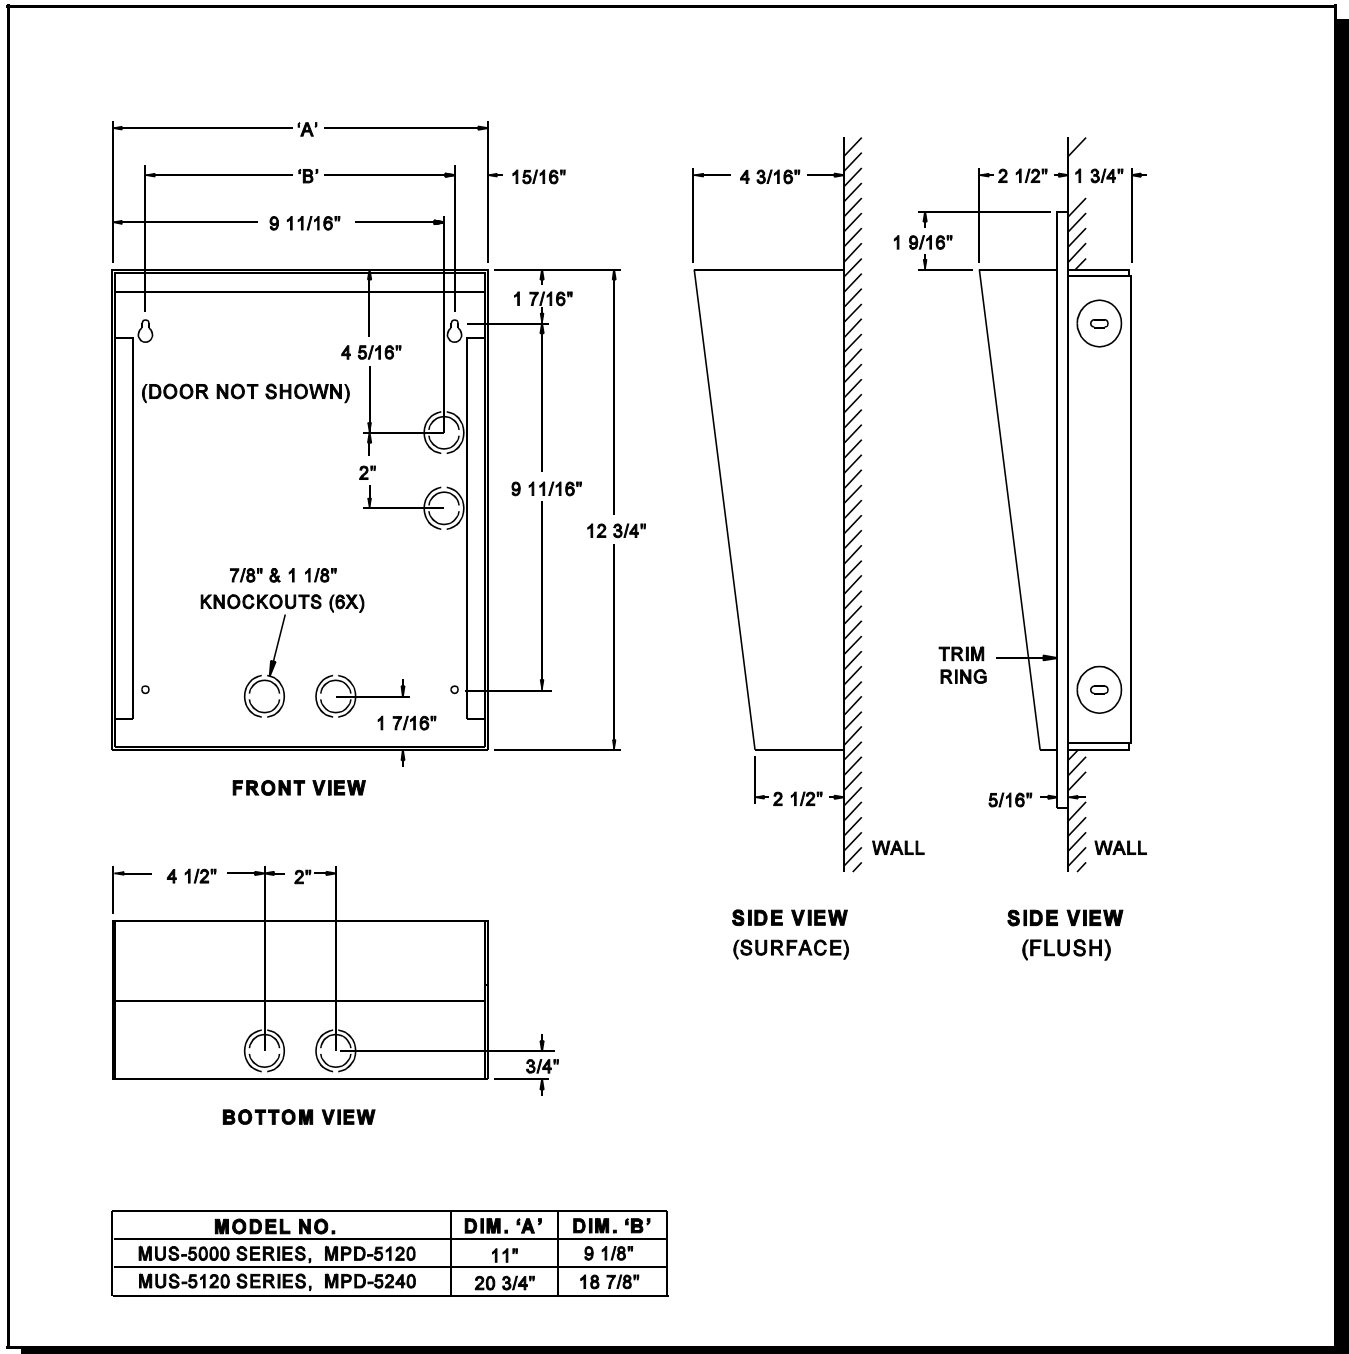

UNIVERSAL TYPE ENCLOSURES

INSTALLATION INSTRUCTIONS

Mount the lobby panel as shown on Figure 1 and Figure 2.

FIGURE 1: SEMI-FLUSH INSTALLATION

FIGURE 2: PANEL INSTALLATION

For complete installation information, please see LT-462 OR LT-487 9500 SERIES MANUAL.