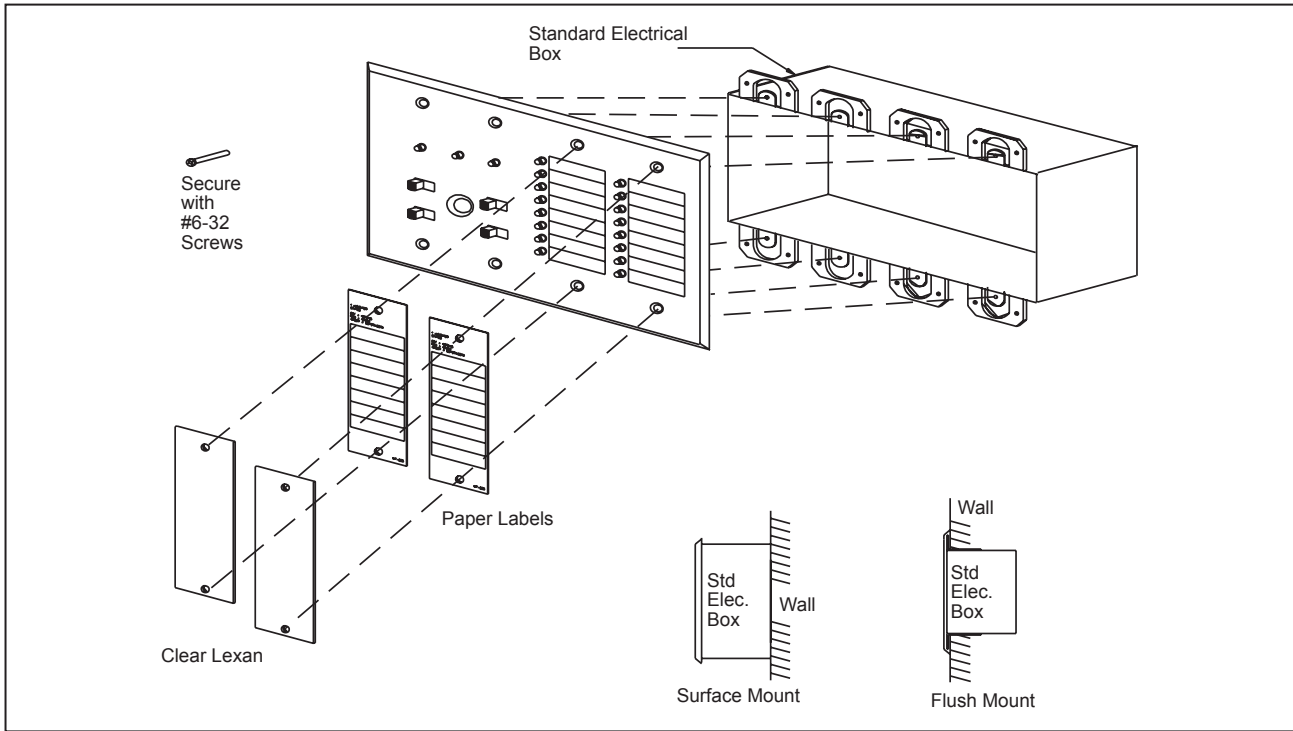

Installation Information