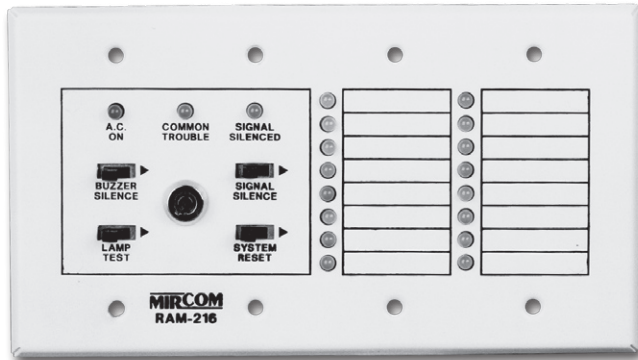

The RA-200 Series Remote Annunciators are multiplexed annunciators that provide control, indication of common annunciator functions and LED annunciation. Available in two models, the RA-200 Series Remote Annunciators provide either 8 or 16 zones of annunciation.

The RA-200 Series Remote Annunciators come standard with Bi-Coloured LEDs which are automatically configured for either Alarm (Red) or Supervisory (Amber).

RAM-208 - Eight Zone Remote Multiplexed Annunciator

- 8 Bi-Coloured LEDs which are automatically configured for either Alarm (Red) or Supervisory (Amber) to match the FA-200 Series Fire Alarm Control Panels
- Signal Silence, Buzzer Silence, Lamp Test and System Reset switches
- LEDs for A.C. On, Common Trouble and Signal Silence
- Equipped with a keyswitch which allows for enabling and disabling of the Common Control functions
- Each point can be identified by the corresponding label beside the LED
- Mounts in a 4-gang electrical box by others

RAM-216 - Sixteen Zone Remote Multiplexed Annunciator

- 16 Bi-Coloured LEDs which are automatically configured for either Alarm (Red) or Supervisory (Amber) to match the FA-1000 Series Fire Alarm Control Panels
- Signal Silence, Buzzer Silence, Lamp Test and System Reset switches
- LEDs for A.C. On, Common Trouble and Signal Silence
- Equipped with a keyswitch which allows for enabling and disabling of the Common Control functions
- Each point can be identified by the corresponding label beside the LED
- Mounts in a 4-gang electrical box