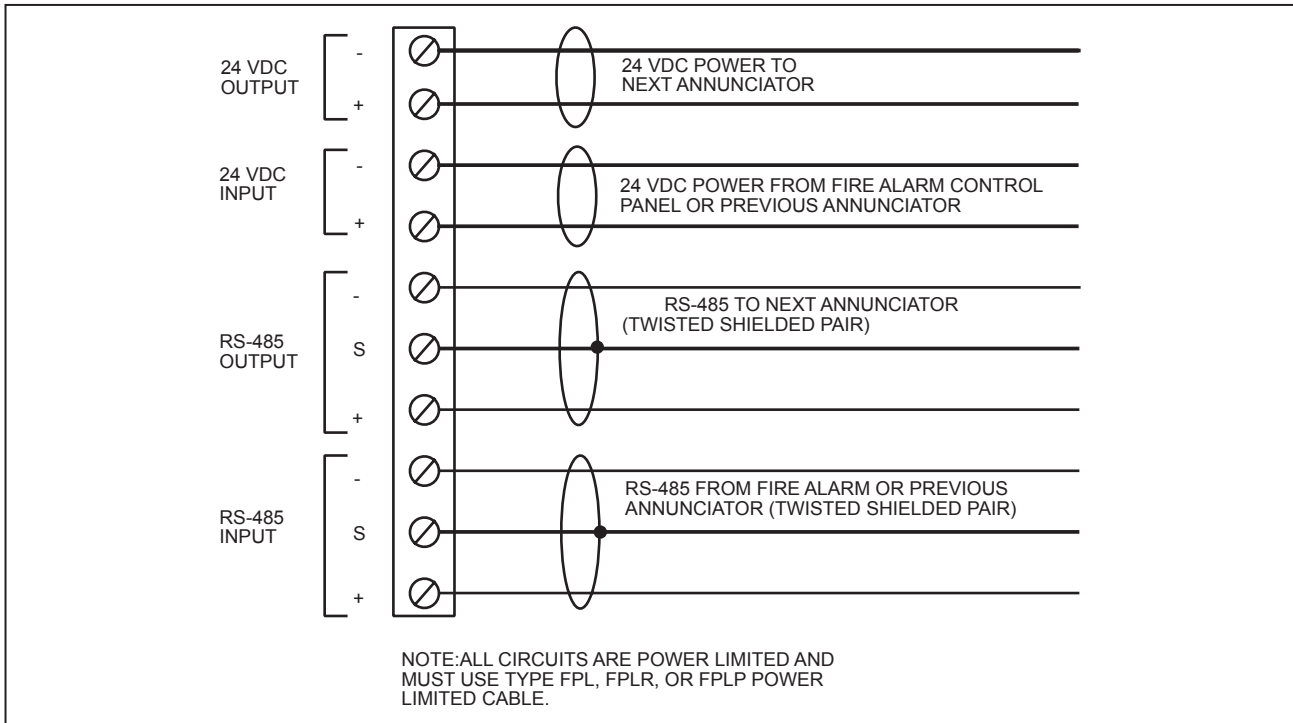

Wiring Information

NOT TO BE USED FOR INSTALLATION PURPOSES.

Canada

25 Interchange Way
Vaughan, Ontario L4K 5W3
Telephone: (905) 660-4655
Fax: (905) 660-4113

U.S.A.

4575 Witmer Industrial Estates
Niagara Falls, NY 14305
Toll Free: (888) 660-4655
Fax Toll Free: (888) 660-4113

Distributed by:

Web page: <http://www.mircom.com> Email: mail@mircom.com

ISO 9001:2000
REGISTERED

CAT. 5507
Rev. 5