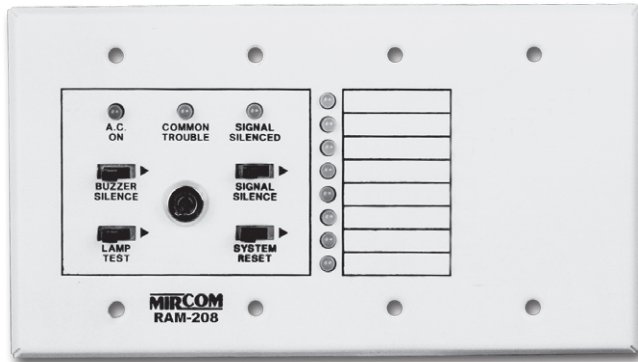

The RA-200 Series Remote Annunciators are multiplexed annunciators that provide control, indication of common annunciator functions and LED annunciation. Available in two models, the RA-200 Series Remote Annunciators provide either 8 or 16 zones of annunciation.

The RA-200 Series Remote Annunciators come standard with Bi-Coloured LEDs which are automatically configured for either Alarm (Red) or Supervisory (Amber).

RAM-208 - Eight Zone Remote Multiplexed Annunciator

- 8 Bi-Coloured LEDs which are automatically configured for either Alarm (Red) or Supervisory (Amber) to match the FA-200 Series Fire Alarm Control Panels
- Signal Silence, Buzzer Silence, Lamp Test and System Reset switches
- LEDs for A.C. On, Common Trouble and Signal Silence
- Equipped with a keyswitch which allows for enabling and disabling of the Common Control functions
- Each point can be identified by the corresponding label beside the LED
- Mounts in a 4-gang electrical box by others

RAM-216 - Sixteen Zone Remote Multiplexed Annunciator

- 16 Bi-Coloured LEDs which are automatically configured for either Alarm (Red) or Supervisory (Amber) to match the FA-1000 Series Fire Alarm Control Panels
- Signal Silence, Buzzer Silence, Lamp Test and System Reset switches
- LEDs for A.C. On, Common Trouble and Signal Silence
- Equipped with a keyswitch which allows for enabling and disabling of the Common Control functions
- Each point can be identified by the corresponding label beside the LED
- Mounts in a 4-gang electrical box